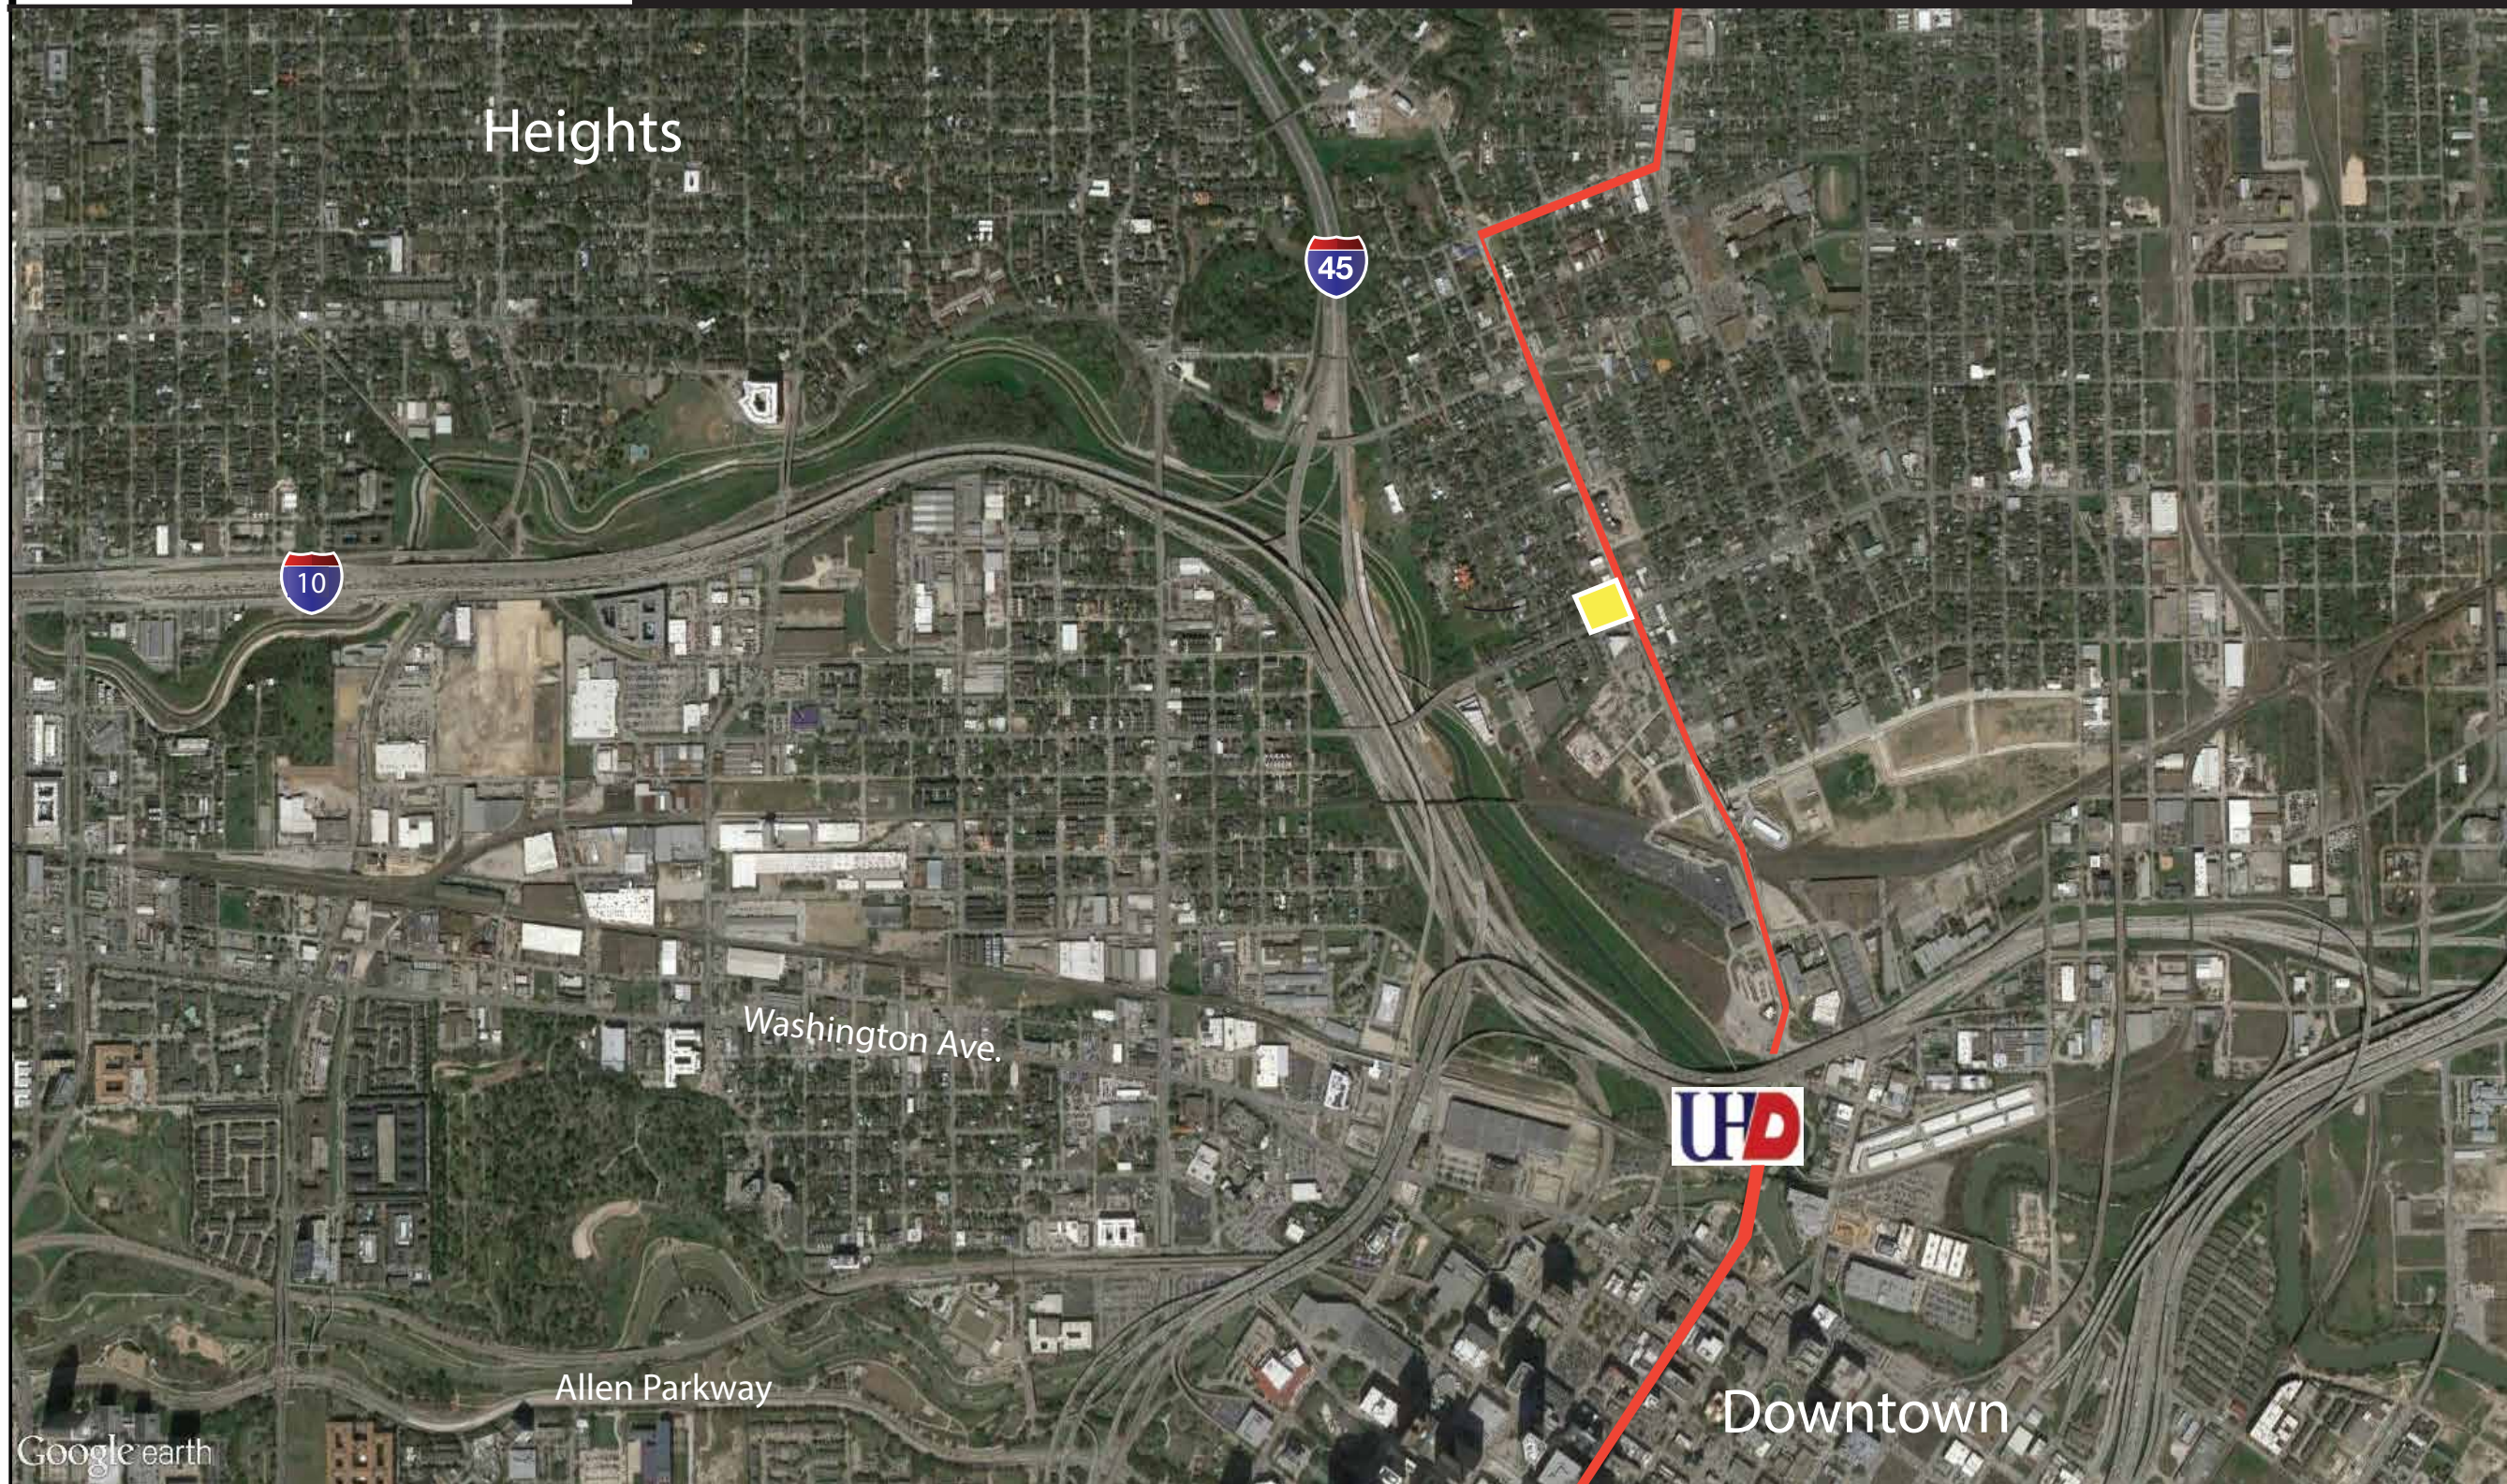

Heights

Google earth

CONTACT INFORMATION

Dan Moody
Executive Vice President
713.773.5503
dan.moody@parasidecap.com

Brett F. Walker
Executive Vice President
(713) 773-5521
brett.walker@parasidecap.com

Site

Light Rail

- Lighted Corner on Metro Rail
- Half a mile from University of Houston Downtown
- Ingress and Egress from Main, Hogan, Keene and Gargan
- Entire city block - 37,678 SF