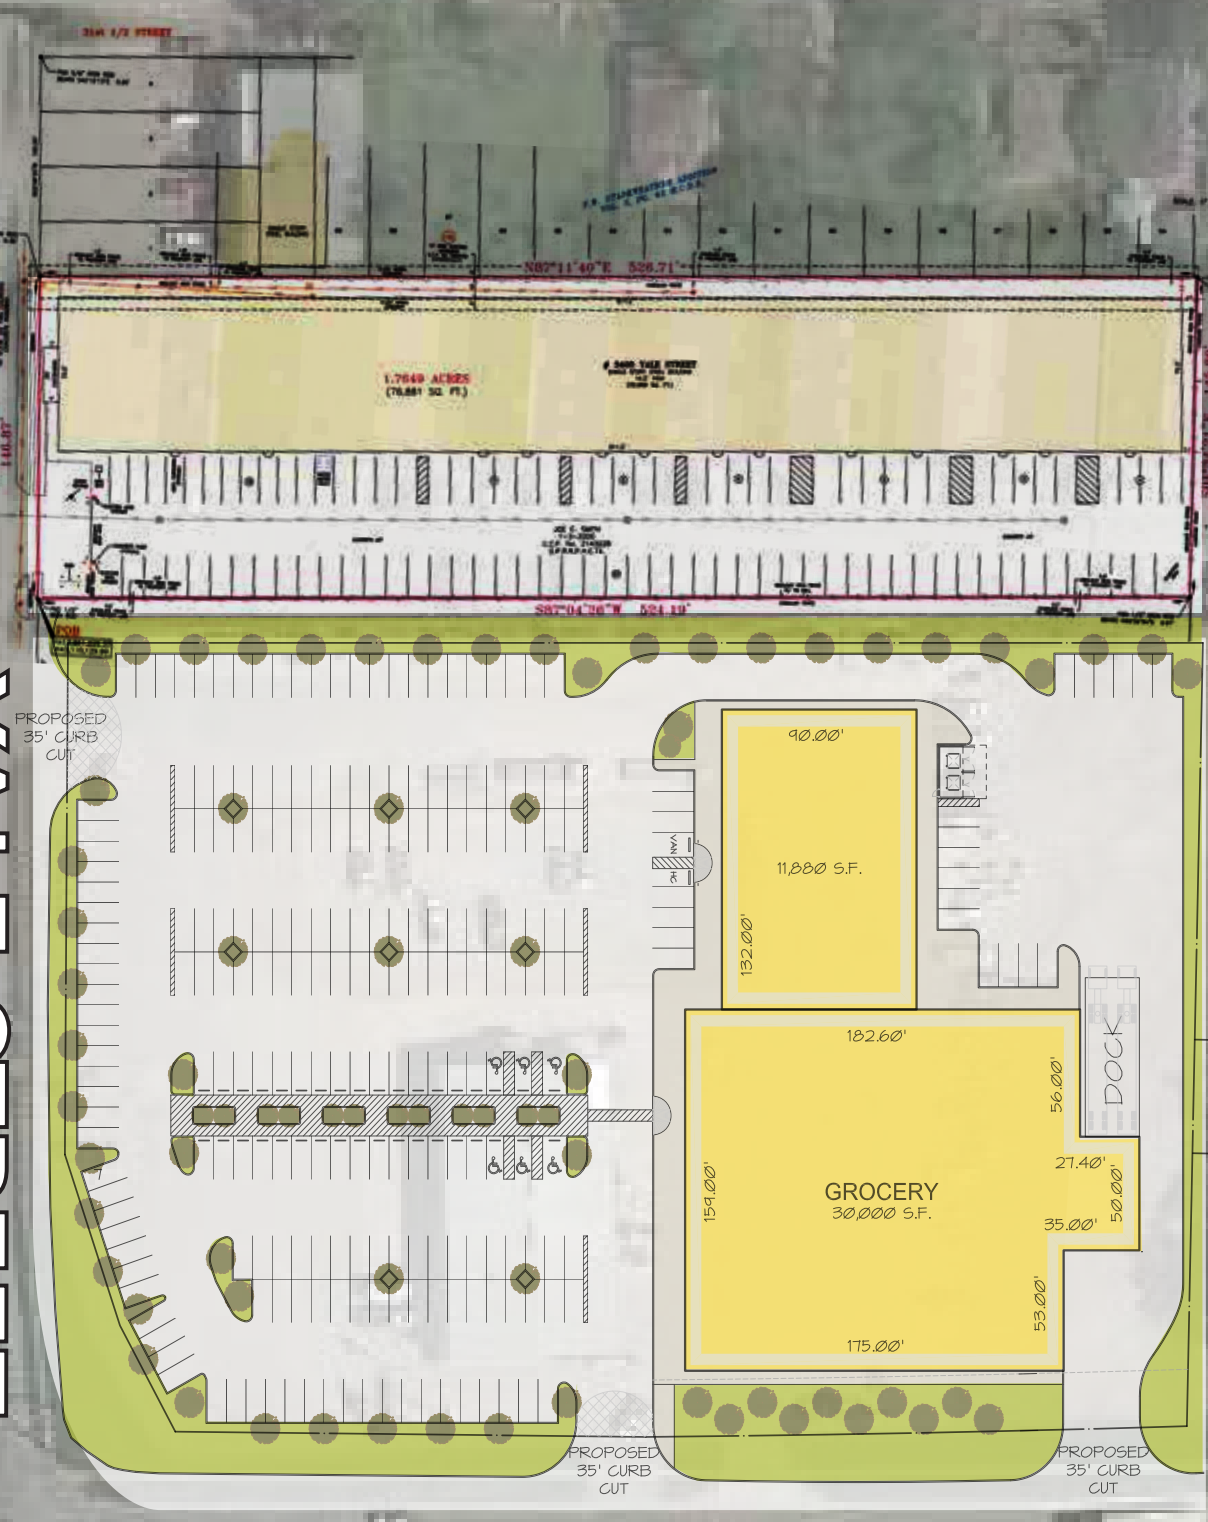

YALE STREET

EAST 30TH ST.
50' R.O.W.

LOOP 610 NORTH